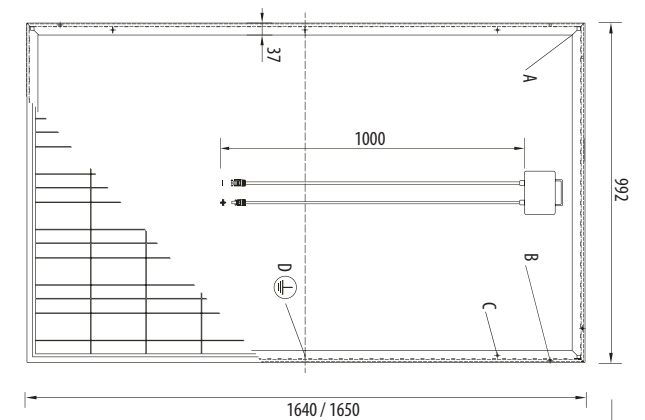

MECHANICAL PARAMETERS

Cell size	156x156 mm
Number of cells	60 (6x10)
Front side glass	3,2 mm hardened solar glass
Weight	19 kg
Dimensions (L x W x H)	1640/1650 x 992 x 35 mm**
J-box	IP67, ventilated
Cable length	1 m
Cable cross section size	4 mm²
Number of diodes	3
Plug-in connection	MC4
Frame	Anodised Al frame
Packing configuration	30 pcs./pallet

**Please double check with sales managers which size is delivered to You;